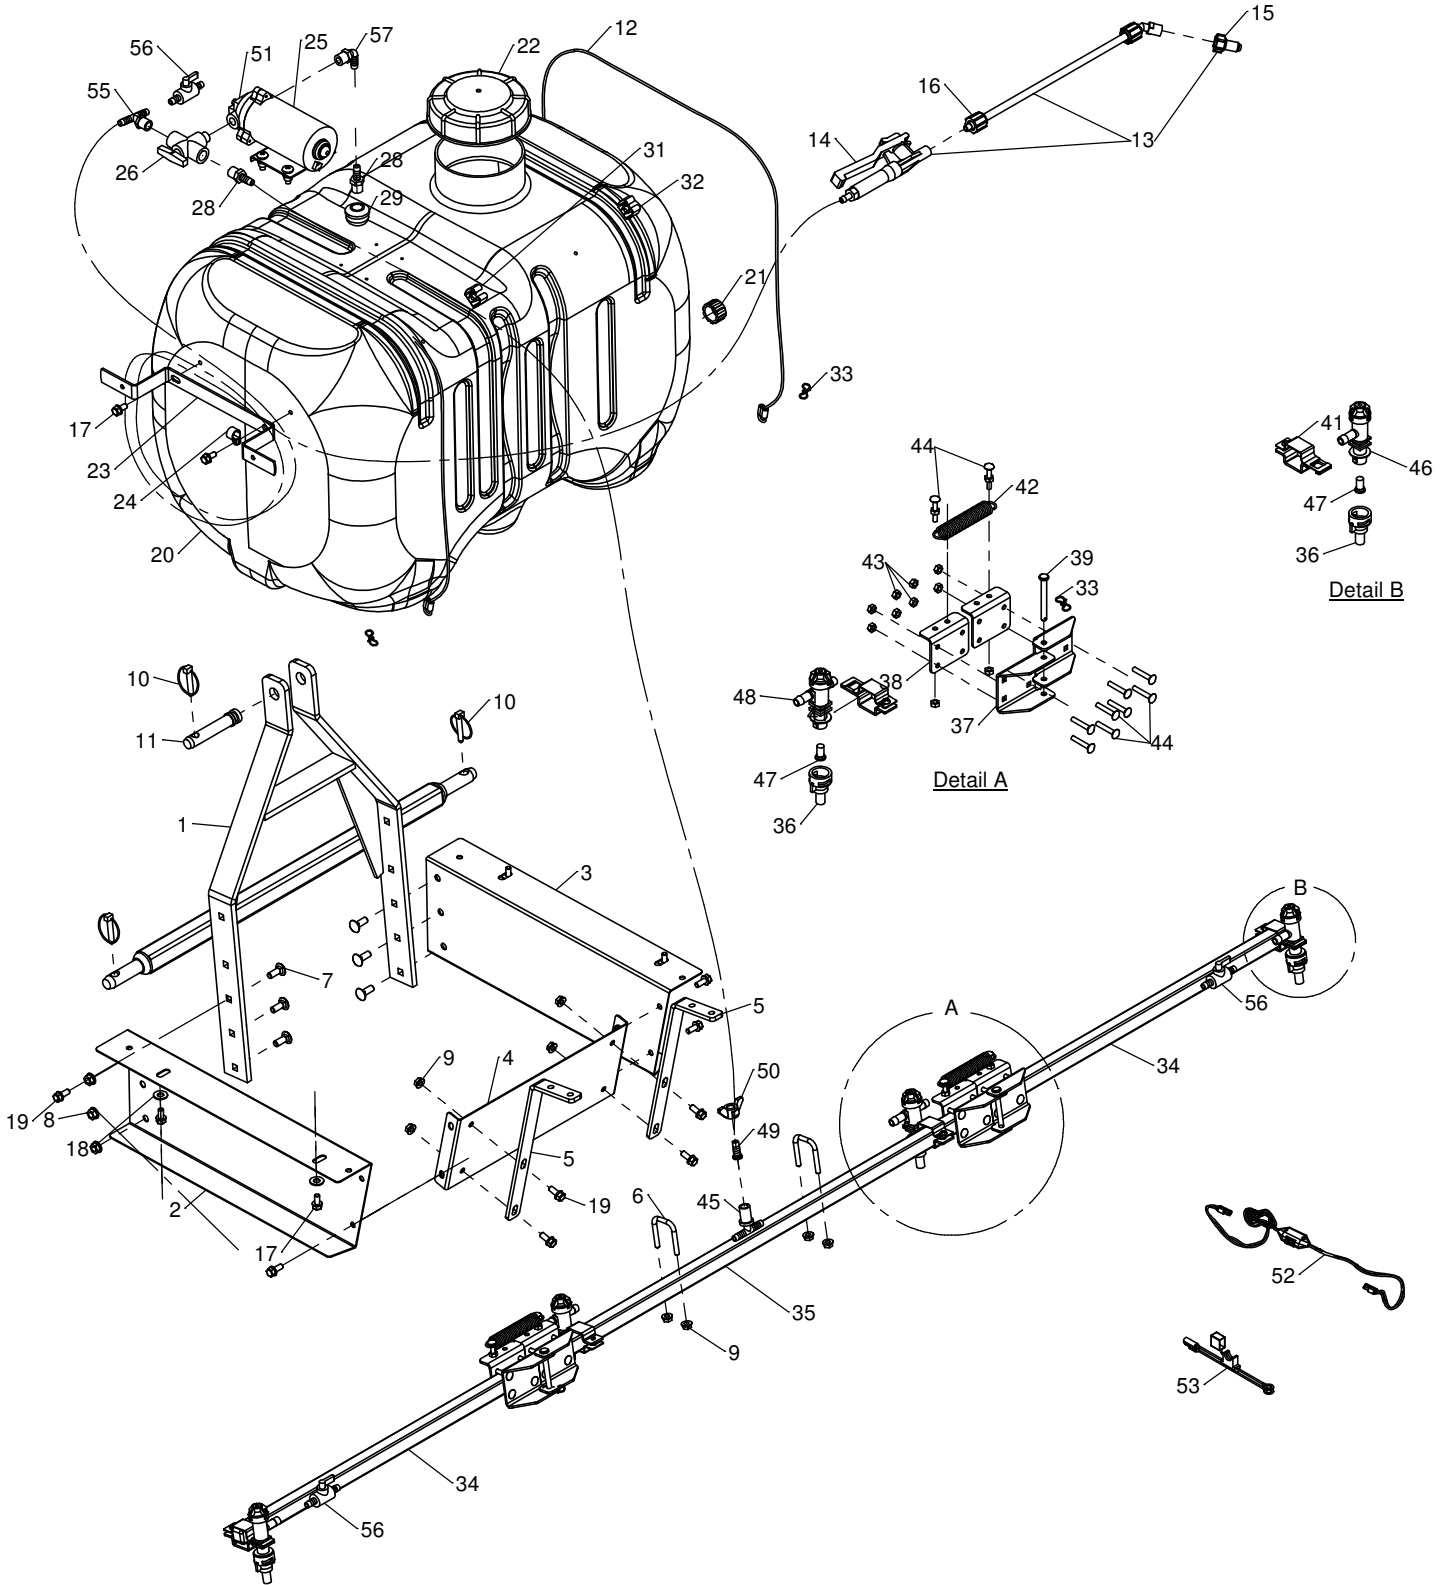

45 Gallon, Category 1, 3-Pt. Hitch Electric Sprayer

PIN Prefixes:	Model Number	Description	PIN Prefix
	LP20840	45 Gal. Category 1, 3-Pt. Hitch Electric Sprayer	

(To file a warranty claim for this product, you will need to enter this PIN Prefix into correct field on the JD WIN system.)

ITEM #	DESCRIPTION	PART #	QTY.
1	3 Point Hitch A Frame	ST61500	1
2	Frame Base Left	ST61502	1
3	Frame Base Right	ST61503	1
4	Frame Base Rear	ST61504	1
5	Boom Support	ST61505	2
6	5/16" x 1-3/4" Square U-Bolt	ST43315	2
7	3/8 x 1 Carriage Bolt	ST65013	6
8	3/8 Flange Nut	ST65012	6
9	5/16 Flange Nut	ST65008	12
10	Lynch Pin	ST43398	3
11	Top Pin, Cat 1	ST43399	1
12	Cable Lanyard w/ I-hook	ST61511	2
13	Spray Wand w/ Tip	ST43238	1
14	Spraywand Valve	ST43124	1
15	Spray Wand Brass Tip	ST43514	1
16	Spray Wand Extension	ST43515	1
17	5/16 x 5/8 Flange Bolt	ST65011	6
18	3/8 Flat Washer	ST65003	4
19	5/16 x 3/4 Flange Bolt	ST65007	8
20	Tank 45 Gallon	ST43573	1
21	Drain Cap	ST43516	1
22	Tank Lid 6"	ST43175	1
23	Hose Hanger	ST62006	1
24	Hose Holder 3/8"	ST43674	1
25	Pump 2.2 GPM 100 PSI	ST43918	1
26	Selector Valve 3/8"	ST43181	1
27	Hose, Black Rubber 3/8", Per Foot	ST43286	20ft
28	3/8" Straight Barbed Fitting	ST43182	2
29	Sump Strainer 3/8"	ST43258	1
30	#10-24 x 1" Truss Head	ST65001	4
31	Holder for Spray Wand	ST43287	1
32	Wand Clip, Small	ST43130	1